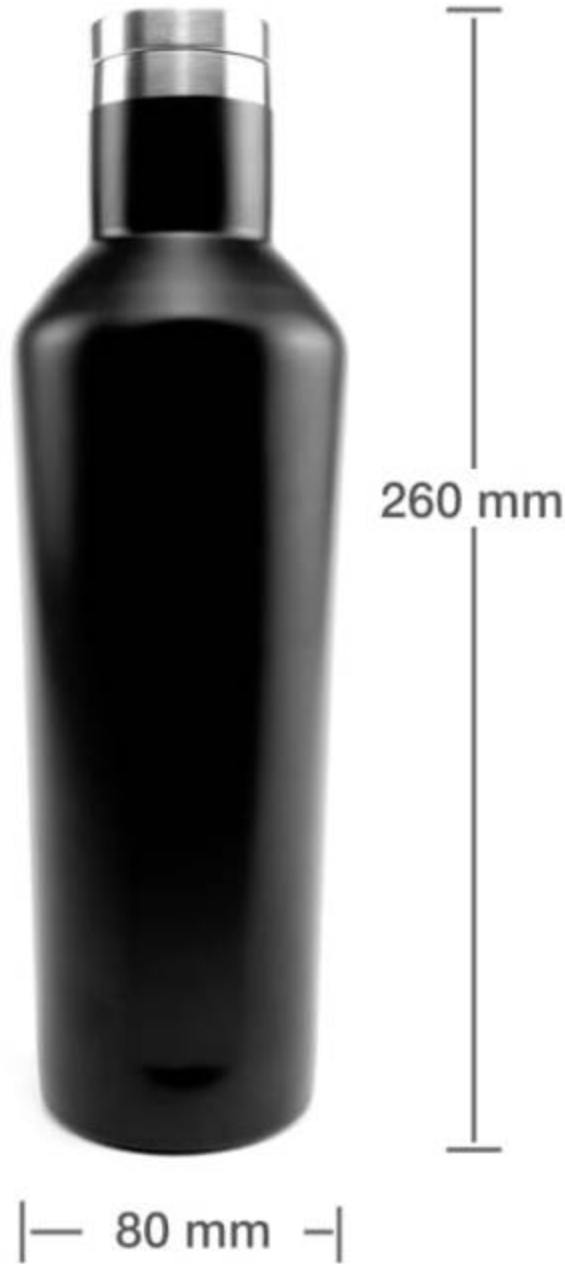

TM-015-BK Dimensions