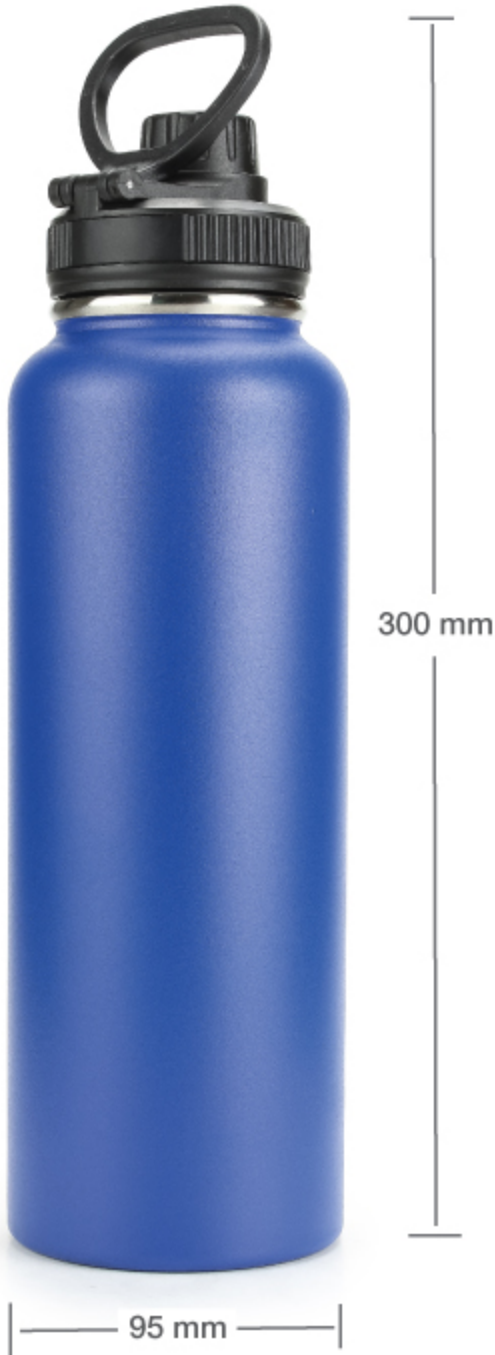

[Read More](#)

SKU:

Price:

Stock: instock

Categories: [Uncategorized](#)

Product Description

Customized WRISTBANDS Highlights Made from neoprene texture Delicate and comfortable Fits most grown-up estimate wrists Customized wrist groups are 2.8 cm wide and 21.5 cm long Print your photographs on one side Press stud popper closure

Rubiks Cube Pen Holder

Double Wall Stainless Steel Bottles with Carry Handle

- Material: Stainless Steel | Capacity: 1.15 Ltrs. | Size : 95x95x300 mm | Item Weight: 0.353 kg
- Double-wall SS insulating | Twist-off lid and carry handle

TM-040
Dimensions

Printing Position

(*Sublimation printing is applicable only on white color bottle only)

Matte Black Stainless Steel Bottles

- Material: Stainless Steel | Capacity: 500 ml | Item Weight: 0.312 kg | Size: 80x260 mm
- Color: Matte Black