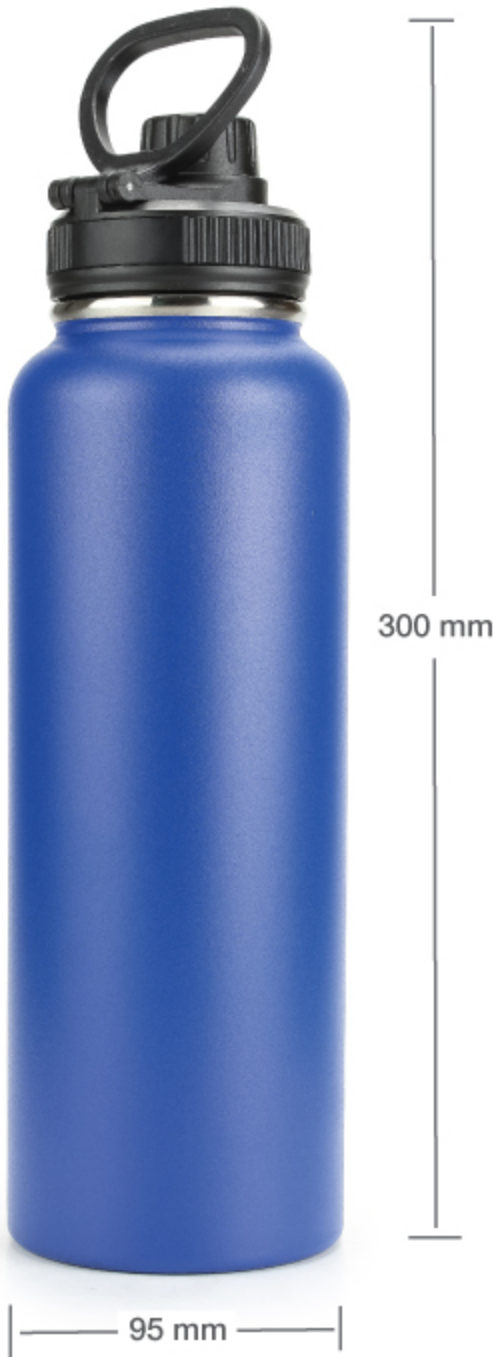

[Read More](#)

SKU:

Price:

Stock: instock

Categories: [Uncategorized](#)

Product Description

Customized WRISTBANDS Highlights Made from neoprene texture Delicate and comfortable Fits most grown-up estimate wrists Customized wrist groups are 2.8 cm wide and 21.5 cm long Print your photographs on one side Press stud popper closure

Rubiks Cube Pen Holder

Double Wall Stainless Steel Bottles with Carry Handle

- Material: Stainless Steel | Capacity: 1.15 Ltrs. | Size : 95x95x300 mm | Item Weight: 0.353 kg
- Double-wall SS insulating | Twist-off lid and carry handle

TM-040
Dimensions

Printing Position

(*Sublimation printing is applicable only on white color bottle only)

Matte Black Stainless Steel Bottles

- Material: Stainless Steel | Capacity: 500 ml | Item Weight: 0.312 kg | Size: 80x260 mm
- Color: Matte Black