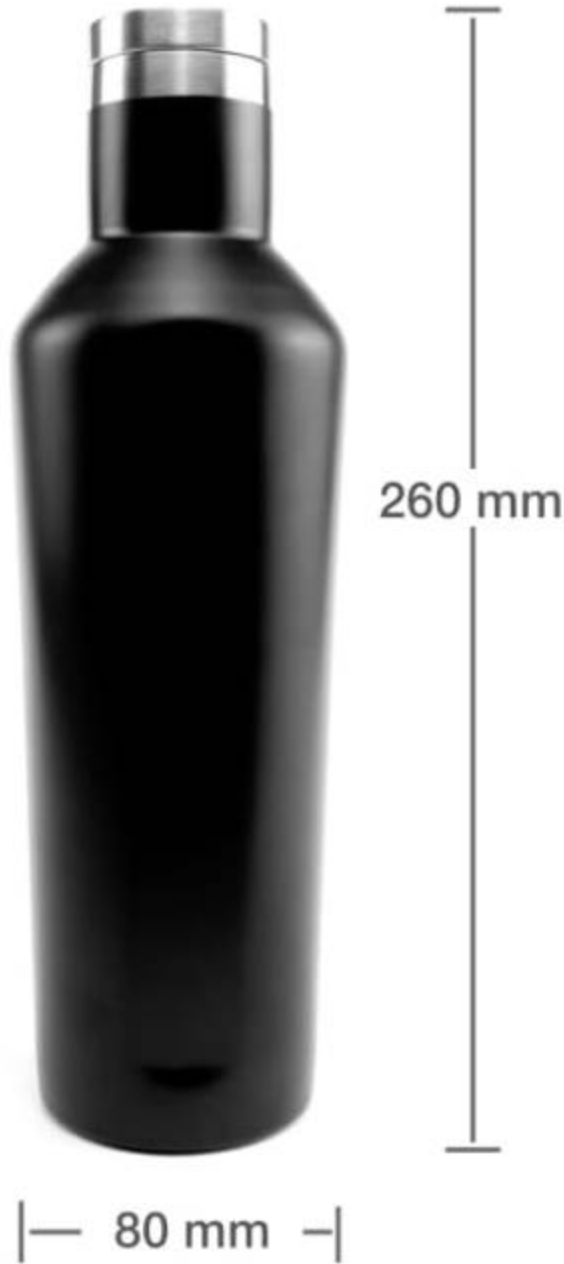

TM-015-BK Dimensions