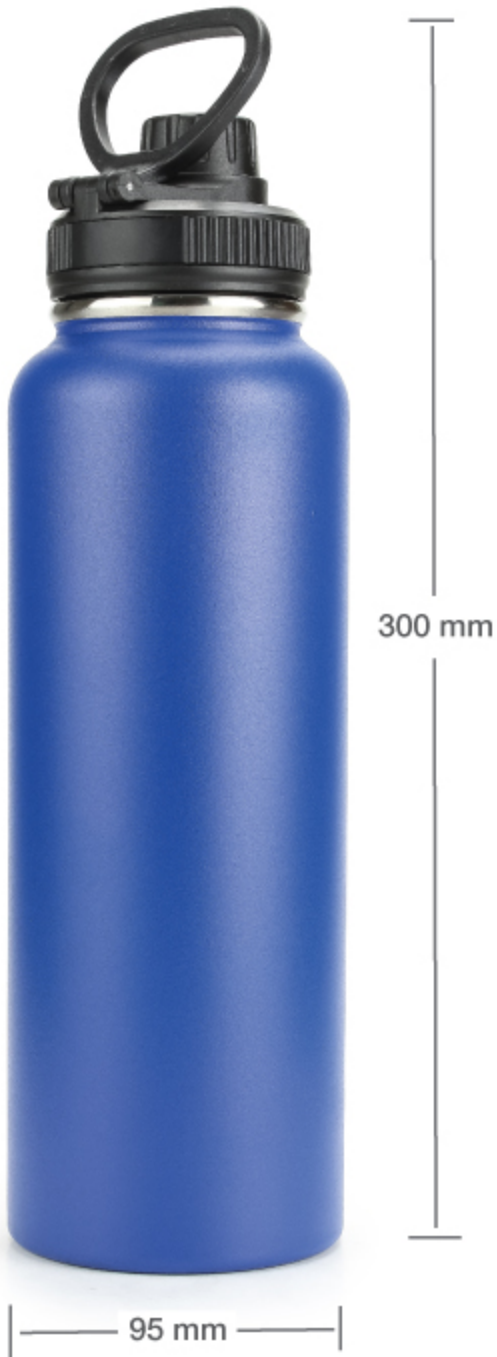

TM-040
Dimensions